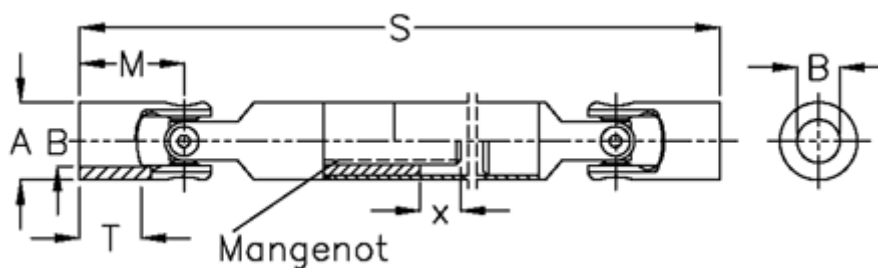

# Data Sheet

Article number: 076631002

Description: Slip shaft 0.663.100.002 needle bearing  
S=505 X=100 Bore 40H7

## Measures

A	= 63
B H7	= 40
Longitudinal ribs	= 6x36x42
M	= 83
MD max N m	= 250
s	= 505
T	= 50
x	= 100